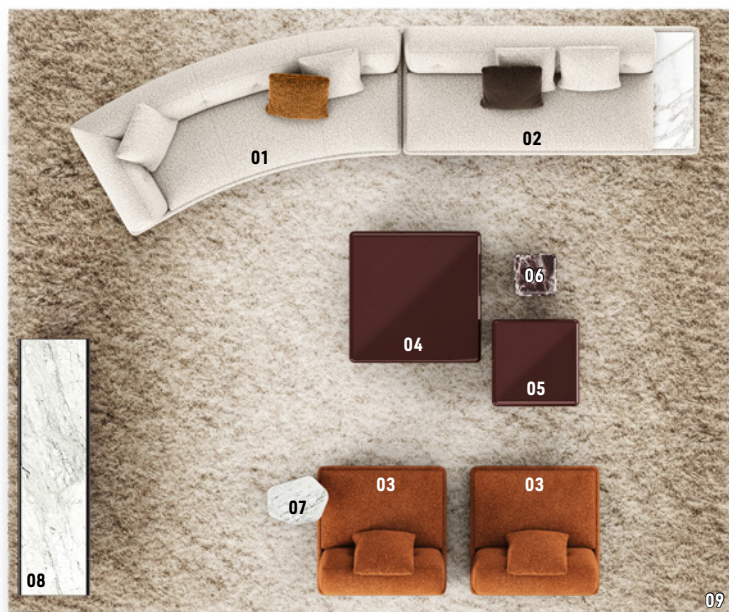

SUPERMOON

GIAMPIERO TAGLIAFERRI DESIGN

Sculptural and original forms with a distinct 1970s style give life to a design project in which elegance, formal innovation and maximum comfort coexist.

The design of the backrests and armrests, poetically evocative of a lunar phase, becomes the stylistic leitmotif of the system: their shapes, together with the seat cushions and marble or wood tops, are accommodated and partially concealed in the upholstered base that rests on the floating metal frame.

SUPERMOON - Arrangement 10

CM 513
202"

COMPOSIZIONE DIVANO

- 01 SUPERMOON**
ANGLED ELEMENT WITH 1 ARMREST SX
CM 269X171 H77
- 02 SUPERMOON**
CENTRAL ELEMENT WITH TOP MEDIUM SX
CM 244X106 H77
- 03 SUPERMOON**
ARMCHAIRS/CENTRAL ELEMENTS
CM 106X106 H77