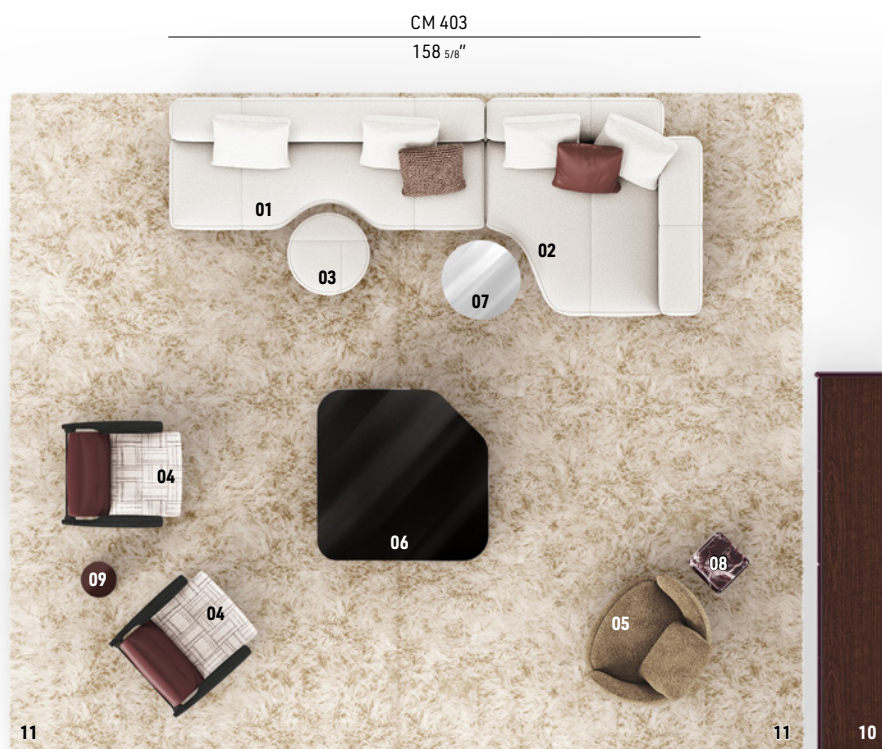

# YVES SOFÀ

HANNES PEER DESIGN

The rational volumes and organic shapes of the Yves seating system are also available in the version with a more compact seat depth. Introducing Yves Sofà, a project that combines its hallmark *couture*-inspired design with upholstered one-piece seats that are reduced in depth to bring the same sartorial taste into smaller residential or Hospitality spaces.

## SOFA ARRANGEMENT

- 01 YVES SOFÀ**  
CENTRAL ELEMENT CM 238X100 H82
- 02 YVES SOFÀ**  
CHAISE-LONGUE DX CM 165X165 H82
- 03 YVES**  
OTTOMAN Ø CM 64 H43

## Furnishing accessories

**04**  
**TRIO**  
ARMCHAIRS CM 80X90 H75 - MIX "C"

**05**  
**VIVIENNE**  
SWIVEL LARGE ARMCHAIR  
CM 102X91 H78

**06**  
**DIAGRAMMA**  
COFFEE TABLE CM 130X130 H28

**07**  
**TOKIE**  
SIDE TABLE Ø CM 60 H45