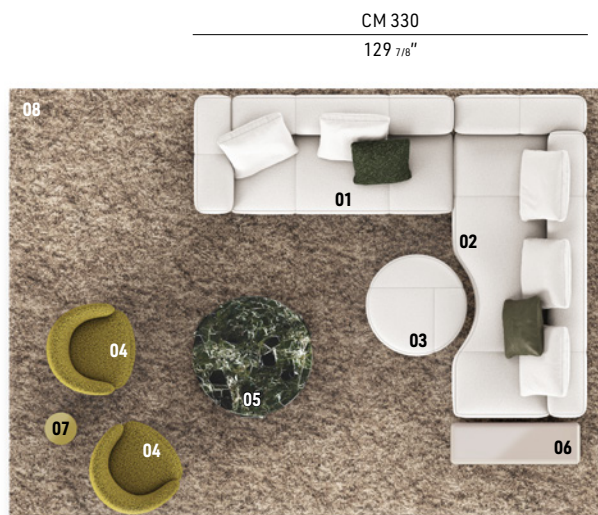

YVES SOFÀ

HANNES PEER DESIGN

The rational volumes and organic shapes of the Yves seating system are also available in the version with a more compact seat depth. Introducing Yves Sofà, a project that combines its hallmark *couture*-inspired design with upholstered one-piece seats that are reduced in depth to bring the same sartorial taste into smaller residential or Hospitality spaces.

YVES SOFÀ - Arrangement 05

SOFA ARRANGEMENT

- 01 YVES SOFÀ**
ELEMENT WITH 1 ARMREST SX
CM 217X100 H82
- 02 YVES**
WAVE - ELEMENT WITH 1 ARMREST SX
CM 269X113 H82 - MOD. B
- 03 YVES**
OTTOMAN Ø CM 84 H43

FURNISHING ACCESSORIES

- 04 VIVIENNE**
SWIVEL LOUNGE ARMCHAIRS
CM 74X77 H66
- 05 DRAKE**
COFFEE TABLE Ø CM 100 H40
- 06 FILL**
SIDE TABLE CM 108X35 H30
- 07 PILOTIS CERAMIC**
SIDE TABLE Ø CM 27 H45
- 08 WISP**
RUG CM 500X360 - SPECIAL SIZE