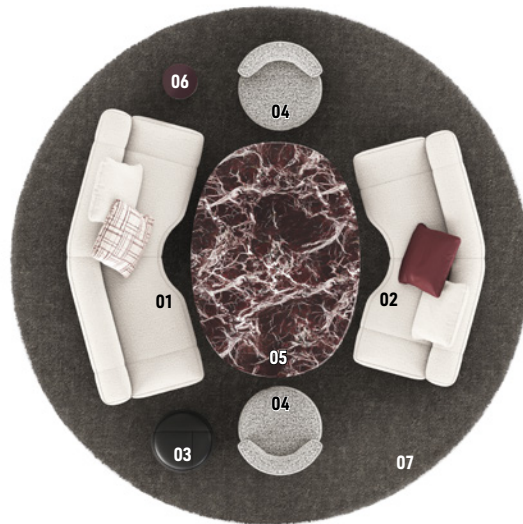

YVES SOFÀ

HANNES PEER DESIGN

The rational volumes and organic shapes of the Yves seating system are also available in the version with a more compact seat depth. Introducing Yves Sofà, a project that combines its hallmark *couture*-inspired design with upholstered one-piece seats that are reduced in depth to bring the same sartorial taste into smaller residential or Hospitality spaces.

YVES SOFÀ - Arrangement 04

SOFA ARRANGEMENT

- 01 YVES SOFÀ LOUNGE**
SOFA CM 220X128 H82
- 02 YVES SOFÀ LOUNGE**
SOFA CM 190X120 H82
- 03 YVES ROUND**
DINING OTTOMAN Ø CM 48 H46
- 04 YVES ROUND**
LOUNGE LITTLE ARMCHAIRS CM 63X65 H71