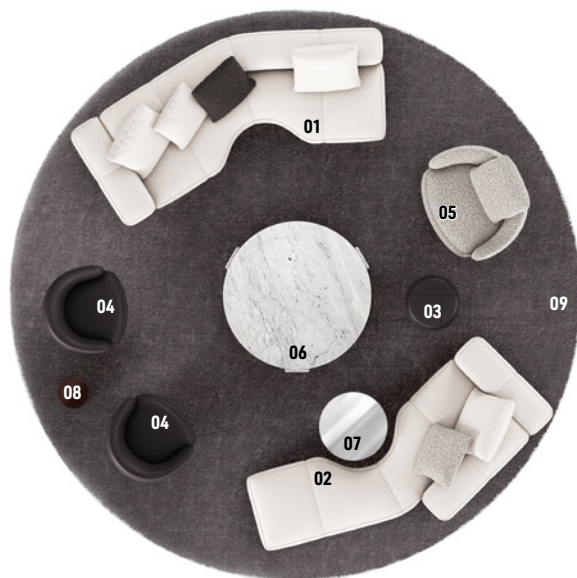

YVES SOFÀ

HANNES PEER DESIGN

The rational volumes and organic shapes of the Yves seating system are also available in the version with a more compact seat depth. Introducing Yves Sofà, a project that combines its hallmark *couture*-inspired design with upholstered one-piece seats that are reduced in depth to bring the same sartorial taste into smaller residential or Hospitality spaces.

YVES SOFÀ - Arrangement 03

SOFA ARRANGEMENT

- 01 YVES SOFÀ**
INCLINED ELEMENT WITH ARMREST SX
CM 275X165 H82
- 02 YVES SOFÀ**
INCLINED OPEN-END ELEMENT
WITH ARMREST SX CM 275X146 H82
- 03 YVES ROUND**
DINING OTTOMAN Ø CM 48 H46