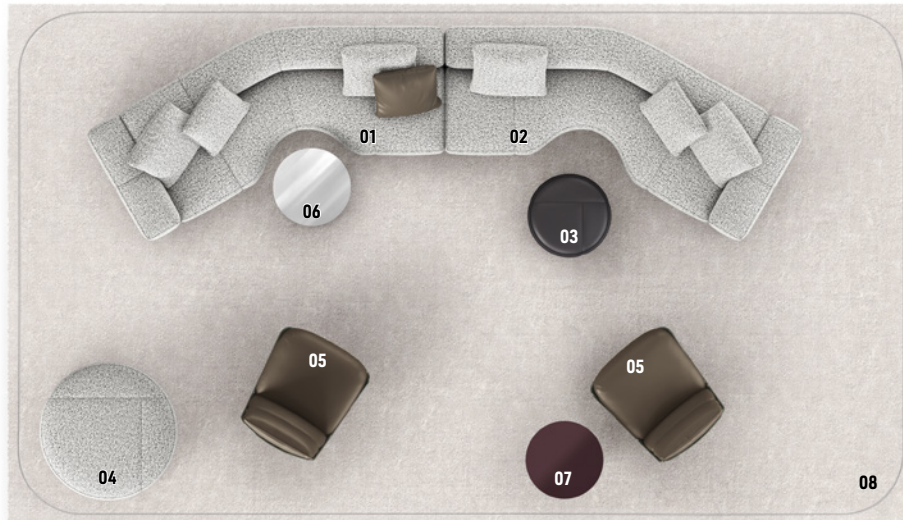

# YVES SOFÀ

HANNES PEER DESIGN

The rational volumes and organic shapes of the Yves seating system are also available in the version with a more compact seat depth. Introducing Yves Sofà, a project that combines its hallmark *couture*-inspired design with upholstered one-piece seats that are reduced in depth to bring the same sartorial taste into smaller residential or Hospitality spaces.

# YVES SOFÀ - Arrangement 01

CM 550

216 1/2"

## SOFA ARRANGEMENT

- 01 YVES SOFÀ**  
INCLINED ELEMENT WITH ARMREST SX  
CM 275X165 H82
- 02 YVES SOFÀ**  
INCLINED ELEMENT WITH ARMREST DX  
CM 275X165 H82
- 03 YVES**  
OTTOMAN Ø CM 64 H43
- 04 YVES**  
OTTOMAN Ø CM 104 H43