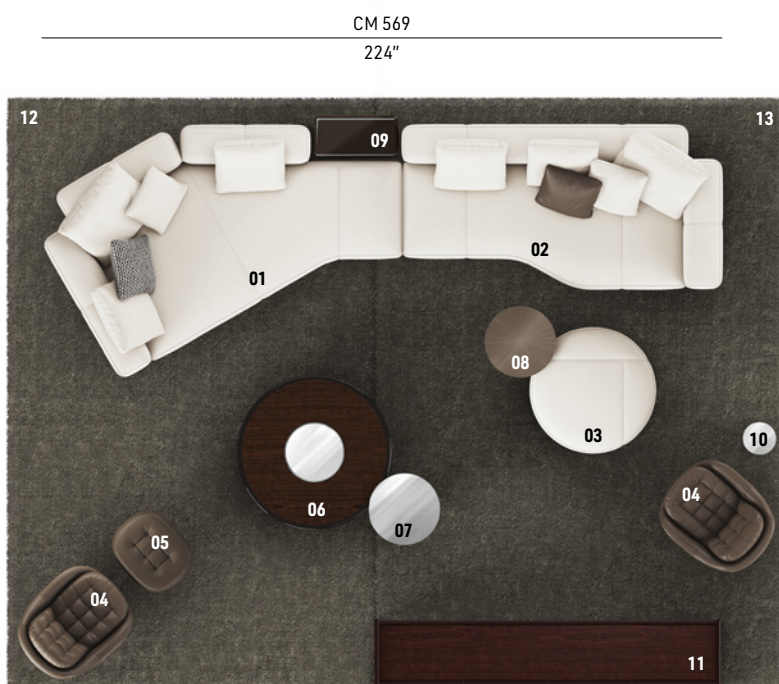

The tailored graphic elements, distinctive features of the system, are combined with the sinuosity of the shapes, characterising Yves as a domestic landscape: a piece of furniture capable of transforming traditional modularity into unique and innovative configurations, that are lively and asymmetrical, but at the same time reassuring and comfortable.

YVES - Arrangement 06

SOFA ARRANGEMENT

- 01 YVES**
INCLINED - INCLINED CHAISE-LONGUE
OPEN SX CM 300X211 H82
- 02 YVES**
BEND - ELEMENT WITH 1 ARMREST DX
CM 269X140 H82
- 03 YVES**
OTTOMAN Ø CM 104 H43

FURNISHING ACCESSORIES

- 04 KENDALL**
ARMCHAIRS CM 80X93 H73
- 05 KENDALL**
FOOTSTOOL CM 67X56 H41
- 06 HELENE**
COFFEE TABLE Ø CM 130 H30
- 07 TOKIE**
SIDE TABLE Ø CM 60 H45
- 08 TOKIE**
SIDE TABLE Ø CM 60 H45
- 09 FILL**
SIDE TABLE CM 71,5X35 H43
- 10 PILOTIS**
SIDE TABLE Ø CM 27 H45
- 11 LOGAN**
LIVING HORIZONTAL SIDEBOARD
CM 290X58 H55
- 12 DIBBETS**
RUG CM 500X300
- 13 DIBBETS**
RUG CM 500X350 - SPECIAL SIZE

Furnishing accessories

04
KENDALL
ARMCHAIRS CM 80X93 H73

05
KENDALL
FOOTSTOOL CM 67X56 H41

06
HELENE
COFFEE TABLE Ø CM 130 H30

07
TOKIE
SIDE TABLE Ø CM 60 H45

08
TOKIE
SIDE TABLE Ø CM 60 H45

09
FILL
SIDE TABLE CM 71,5X35 H43