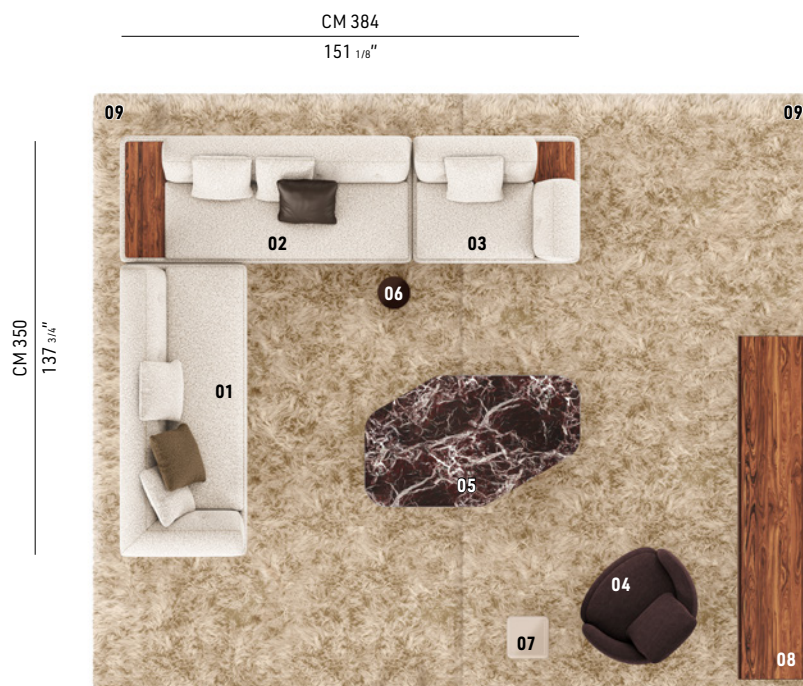

SUPERMOON - Arrangement 04

SOFA ARRANGEMENT

- 01 **SUPERMOON**
ELEMENT WITH 1 ARMREST SX CM 244X106 H77
- 02 **SUPERMOON**
CENTRAL ELEMENT WITH TOP MEDIUM DX
CM 244X106 H77
- 03 **SUPERMOON**
ELEMENT WITH 1 ARMREST
WITH TOP SQUARE DX CM 140X106 H77

FURNISHING ACCESSORIES

- 04 **VIVIENNE**
LARGE ARMCHAIR CM 102X91 H78
- 05 **DIAGRAMMA**
COFFEE TABLE CM 180X110 H28
- 06 **PILOTIS CERAMIC**
SIDE TABLE Ø CM 27 H45
- 07 **FILL**
SIDE TABLE CM 35X35 H43
- 08 **JASON**
LIVING HORIZONTAL SIDEBOARD
CM 285,5X59 H40
- 09 **ALPS**
RUGS CM 500X300 - SPECIAL SIZE

09
ALPS
RUGS CM 500X300 - SPECIAL SIZE