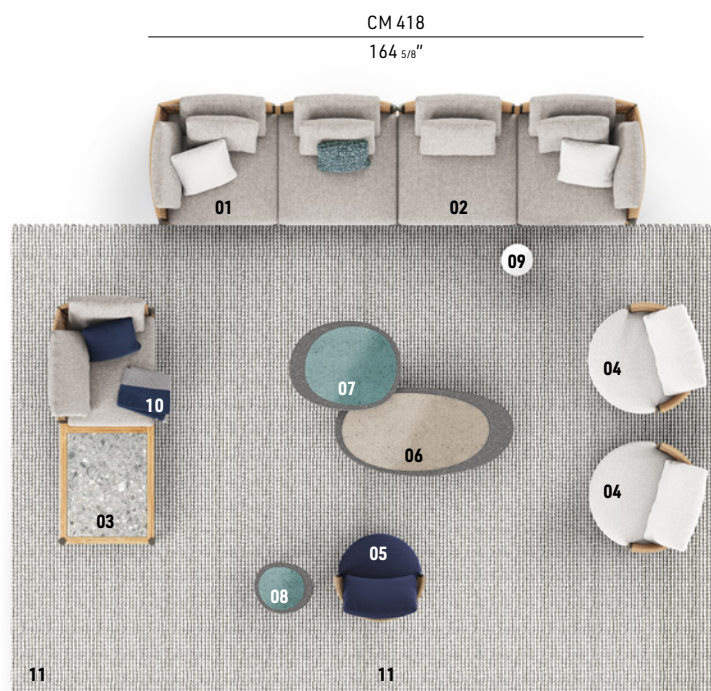

DAYLIGHT

GAMFRATESI DESIGN

An intimate and cosy alcove for indulging in the open-air life inspires the shapes of the outdoor seating system Daylight. In a clever interplay of lines, the curved frame of backrests and armrests is reminiscent of a vibrant, enveloping fan. A design that immediately conveys a sensation of relaxation, offering the same comfort and appeal of the indoor furnishing proposals.

DAYLIGHT - Arrangement 04

SOFA ARRANGEMENT

- 01 **DAYLIGHT**
ELEMENT WITH 1 ARMREST SX CM 209X109 H82
- 02 **DAYLIGHT**
ELEMENT WITH 1 ARMREST DX CM 209X109 H82
- 03 **DAYLIGHT**
ELEMENT WITH 1 ARMREST WITH TOP DX
CM 209X89 H82