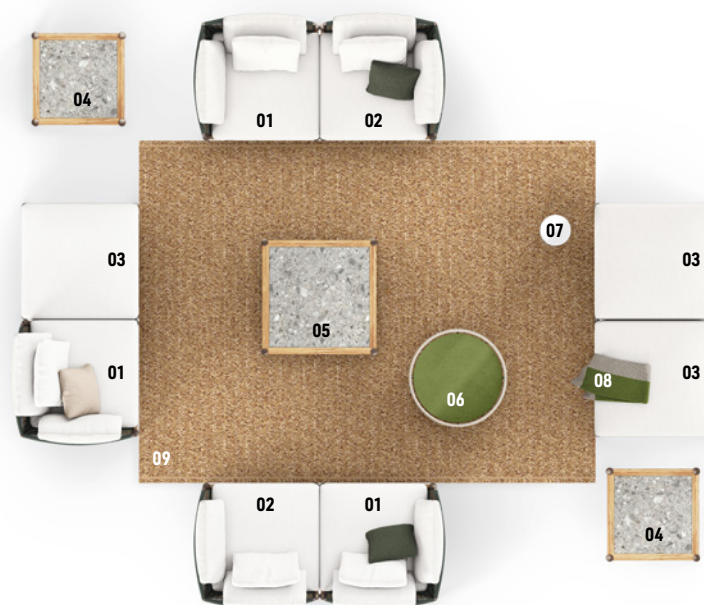

DAYLIGHT

GAMFRATESI DESIGN

An intimate and cosy alcove for indulging in the open-air life inspires the shapes of the outdoor seating system Daylight. In a clever interplay of lines, the curved frame of backrests and armrests is reminiscent of a vibrant, enveloping fan. A design that immediately conveys a sensation of relaxation, offering the same comfort and appeal of the indoor furnishing proposals.

DAYLIGHT - Arrangement 01

SOFA ARRANGEMENT

- 01 **DAYLIGHT**
CORNER ELEMENT SX CM 109X109 H82
- 02 **DAYLIGHT**
CORNER ELEMENT DX CM 109X109 H82
- 03 **DAYLIGHT**
OTTOMAN 102X102 H42

FURNISHING ACCESSORIES