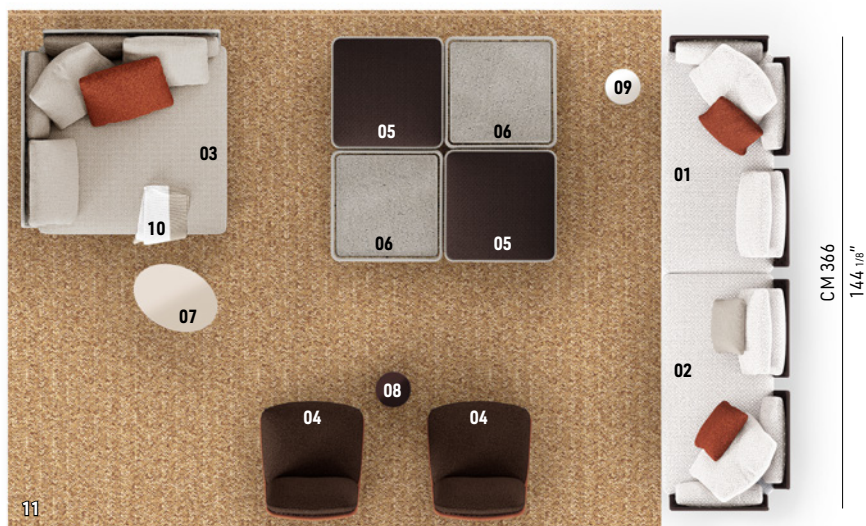

AMII

NENDO DESIGN

A seating system designed for outdoor spaces inspired by and named after an enveloping net that embraces and shelters. Amii caters for a wide variety of tastes and ergonomic needs: the low-backrest configuration is particularly suitable for convivial occasions, while the high-backrest version creates a more intimate and cosy space. The mix of the two types lends the atmosphere versatility and aesthetic movement.

AMII - Arrangement 01

SOFA ARRANGEMENT

- 01 AMII**
CORNER HIGH - ELEMENT WITH 1 ARMREST SX
CM 183X98 H96
- 02 AMII**
CORNER HIGH - ELEMENT WITH 1 ARMREST DX
CM 183X98 H96
- 03 AMII**
HIGH - DOUBLE DAYBED CORNER DX
CM 158X158 H96