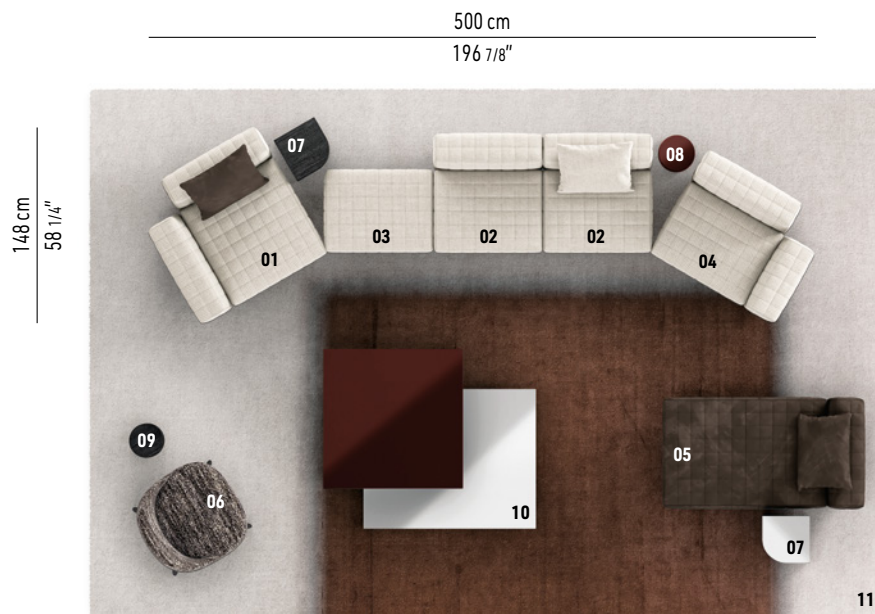

TWIGGY - Arrangement 06

SOFA ARRANGEMENT

- 01 TWIGGY**
DEEP ARMCHAIR WITH ARMREST SX
CM 110X110 H89
- 02 TWIGGY**
LARGE ARMCHAIRS CM 84X90 H66
- 03 TWIGGY**
BENCH CM 84X64 H38
- 04 TWIGGY**
LARGE ARMCHAIR WITH ARMREST DX
CM 110X90 H66
- 05 TWIGGY**
COUCH CM 84X150 H89