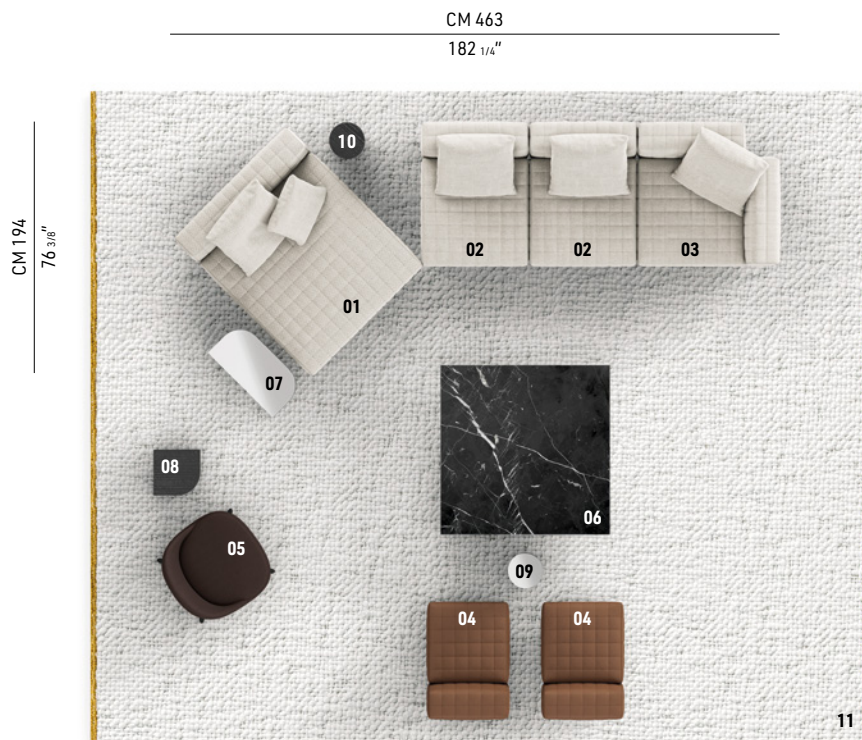

Initially designed as a single armchair, Twiggy developed into an extensive seating system, versatile and flexible, perfectly suited to both domestic settings and hospitality spaces. Twiggy features clean geometric forms and sculptural volumes upholstered in leather, nubuck or fabric embellished with sophisticated stitching. Twiggy embodies the brand's manufacturing expertise combined with its great skill in making even the most sculptural seating extremely comfortable.

TWIGGY - Arrangement 03

SOFA ARRANGEMENT

- 01 TWIGGY**
COUCH CM 124X150 H89
- 02 TWIGGY**
DEEP ARMCHAIRS CM 84X110 H89
- 03 TWIGGY**
DEEP ARMCHAIR WITH ARMREST DX
CM 110X110 H89
- 04 TWIGGY**
SMALL ARMCHAIRS CM 64X90 H66